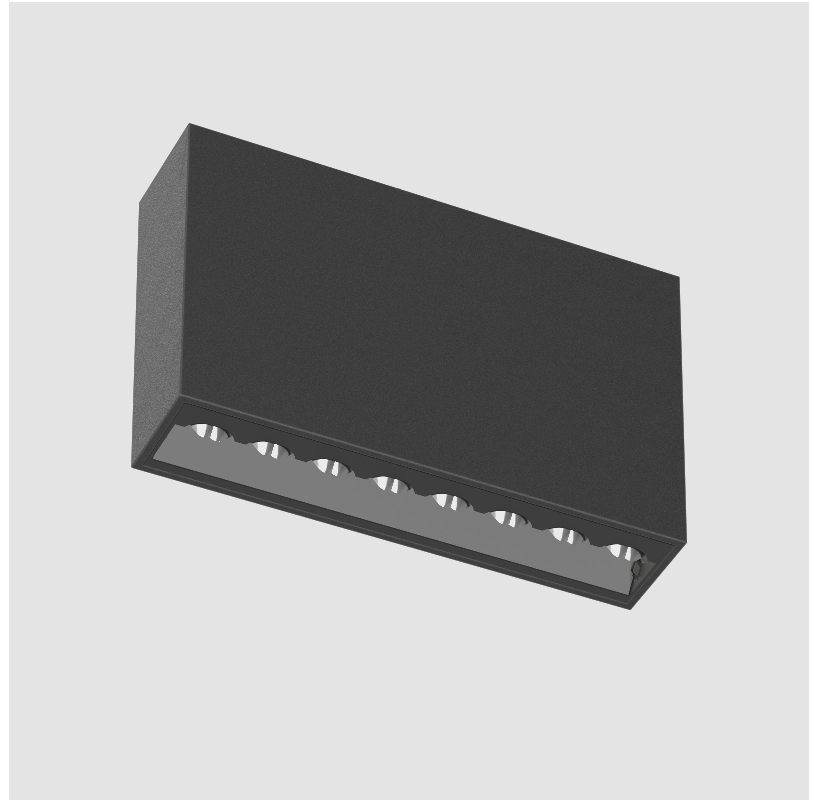

PROJECT	
TYPE	
SPECIFIER	
QUANTITY	
DATE	

MAGIQ HOLLOW WALLWASH SURFACE

A3D187-

base number Color Finish Finishes
 Temperature Options (Diamond)

- To build a product code in our configurator select the specify button on the base model # product page
- To build a manual product code on this datasheet choose from the options listed below in blue font and add the suffix to the base model #

GENERAL

Series: Magiq Hollow Wallwash
 Subseries: Magiq Hollow Wallwash
 Brand: Prolicht
 Division: Architectural
 Mounting Type: Surface
 Mounting Location: Ceiling
 Subcategory: Wallwash

PHYSICAL

Shape: Rectangle
 Length (mm): 174
 Length (in): 6 ⁷/₈
 Width (mm): 42
 Width (in): 1 ⁵/₈
 Height (mm): 109
 Height (in): 4 ⁵/₁₆
 Light Distribution: Direct
 Fixture Finish: SSR / BKV / CWI / CRY / HAB / UFT / ITA / RUA / FTG / MYG / LOD / PUS / FRO / FUP / KIA / POP / BLS / SPG / MEY / GOH / GUM / CHC / COM / ABZ / JAG / OBR / MOS / ROR
 Holder Finish: WHI / BLK
 Fixture Material: Aluminum Die Cast

OPTICAL

Adjustability: Fixed

RATINGS AND CERTIFICATIONS

Certified By: Certified for North American Standards
 IP rating: IP20

MAGIQ HOLLOW WALLWASH SURFACE

A3D187-

PROJECT _____

TYPE _____

GENERAL

Series: Magiq Hollow Wallwash
 Subseries: Magiq Hollow Wallwash
 Brand: Prolicht
 Division: Architectural
 Mounting Type: Surface
 Mounting Location: Ceiling
 Subcategory: Wallwash

PHYSICAL

Shape: Rectangle
 Length (mm): 174
 Length (in): 6 ⁷/₈
 Width (mm): 42
 Width (in): 1 ⁵/₈
 Height (mm): 109
 Height (in): 4 ⁵/₁₆
 Light Distribution: Direct
 Fixture Finish: SSR / BKV / CWI / CRY / HAB / UFT / ITA / RUA / FTG / MYG / LOD / PUS / FRO / FUP / KIA / POP / BLS / SPG / MEY / GOH / GUM / CHC / COM / ABZ / JAG / OBR / MOS / ROR
 Holder Finish: WHI / BLK
 Accent Finish: SSR / BKV / CWI / CRY / HAB / LAG / UFT / ITA / RUA / RUR / MIC / FTG / MYG / TWT / LOD / PUS / FRO / FUP / KIA / POP / BLS / SPG / MEY / GOH / GUM / CHC / COM / ABZ / JAG
 Fixture Material: Aluminum Die Cast